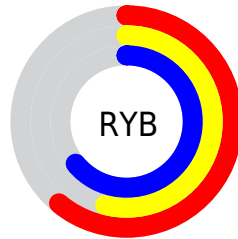

- Red (61%)
- Yellow (54%)
- Blue (64%)