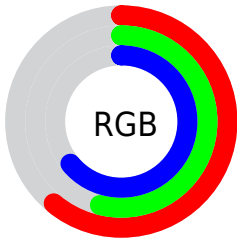

Distribution

- Red (61%)
- Green (54%)
- Blue (64%)