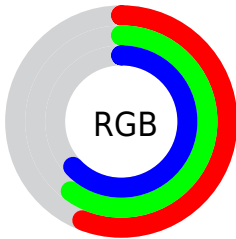

Distribution

- Red (56%)
- Green (60%)
- Blue (63%)