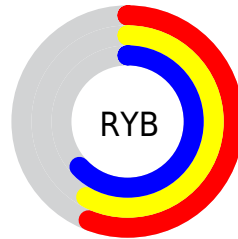

- Red (56%)
- Yellow (58%)
- Blue (63%)