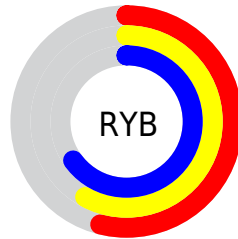

- Red (54%)
- Yellow (58%)
- Blue (65%)