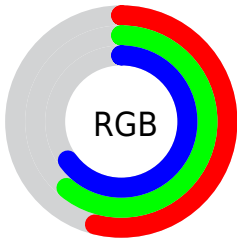

Distribution

- Red (54%)
- Green (61%)
- Blue (65%)