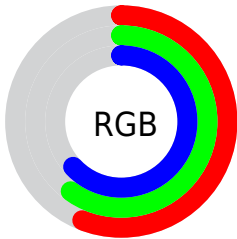

Distribution

- Red (56%)
- Green (60%)
- Blue (63%)