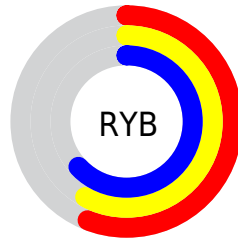

- Red (56%)
- Yellow (58%)
- Blue (63%)