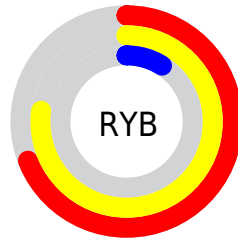

Details

The XYZ color **29.0606, 24.0632, 3.9772** is a dark color, and the websafe version is hex **CC6600**. The color can be described as dark washed orange. A complement of this color would be **15.3920, 14.2826, 54.1698**, and the grayscale version is **20.9690, 22.0610, 24.0244**.

A 20% lighter version of the original color is **56.4700, 49.4619, 13.9680**, and **12.1016, 9.1307, 1.1246** is the 20% darker color. If you saturate the color by 10%, you get **27.9199, 22.0073, 2.9028**, and if you desaturate by 10%, it is **30.4493, 26.3890, 5.8328**.

Distribution

Red (77%)

Green (45%)

Blue (9%)

Red (69%)

Yellow (77%)

Blue (9%)

Cyan (0%)