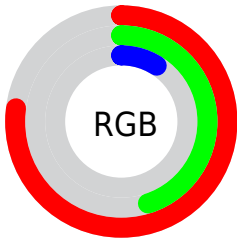

Distribution

Red (77%)

Green (45%)

Blue (9%)