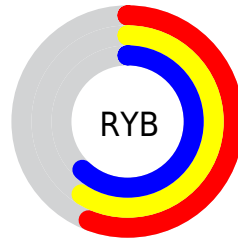

- Red (56%)
- Yellow (59%)
- Blue (62%)