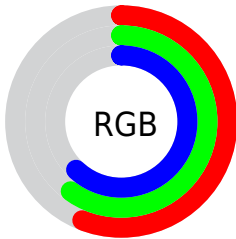

Distribution

- Red (56%)
- Green (60%)
- Blue (62%)