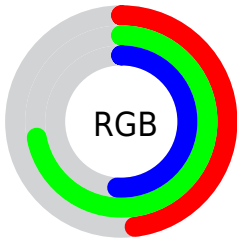

Distribution

- Red (48%)
- Green (72%)
- Blue (51%)