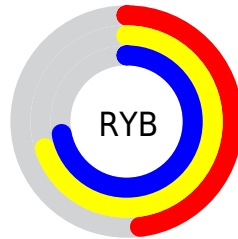

- Red (48%)
- Yellow (70%)
- Blue (72%)