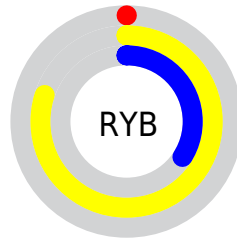

Red (0%)

Yellow (80%)

Blue (34%)