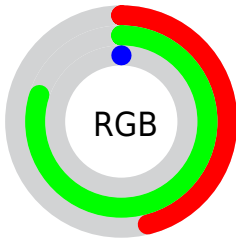

Distribution

Red (46%)

Green (80%)

Blue (0%)