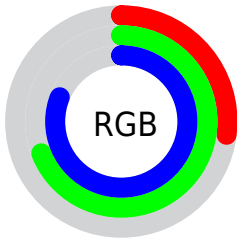

Distribution

- Red (27%)
- Green (69%)
- Blue (81%)