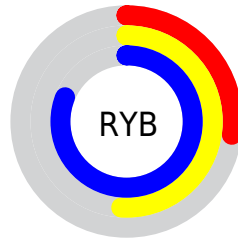

- Red (27%)
- Yellow (51%)
- Blue (81%)