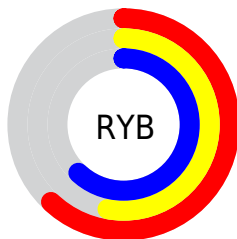

- Red (62%)
- Yellow (53%)
- Blue (62%)