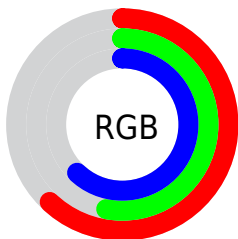

Distribution

- Red (62%)
- Green (53%)
- Blue (62%)