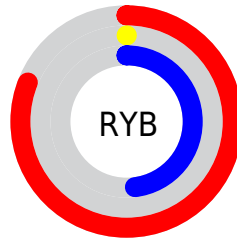

- Red (81%)
- Yellow (0%)
- Blue (48%)