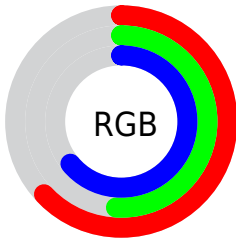

Distribution

- Red (63%)
- Green (51%)
- Blue (64%)