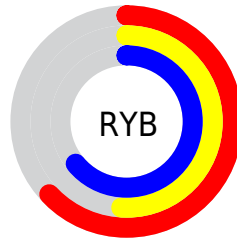

- Red (63%)
- Yellow (51%)
- Blue (64%)