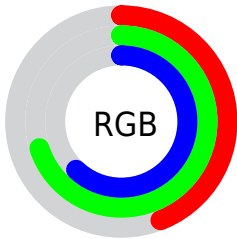

Distribution

- Red (44%)
- Green (70%)
- Blue (62%)