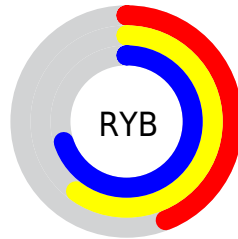

- Red (44%)
- Yellow (60%)
- Blue (70%)