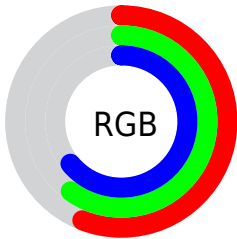

Distribution

- Red (56%)
- Green (60%)
- Blue (64%)