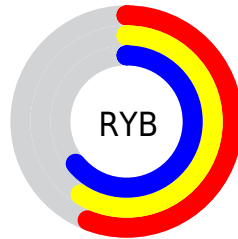

- Red (56%)
- Yellow (59%)
- Blue (64%)