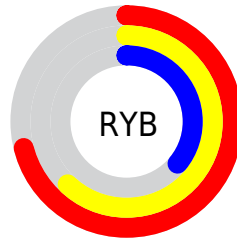

- Red (71%)
- Yellow (62%)
- Blue (36%)