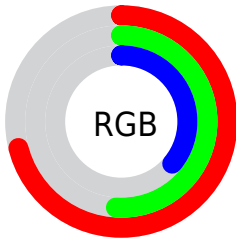

Distribution

- Red (71%)
- Green (51%)
- Blue (36%)