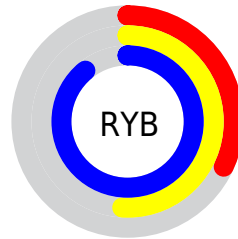

Details

The XYZ color **29.2333, 31.1168, 77.1384** is a light color, and the websafe version is hex **6699CC**. The color can be described as light muted azure. A complement of this color would be **44.5947, 39.7254, 13.3018**, and the grayscale version is **25.5583, 26.8894, 29.2825**.

A 20% lighter version of the original color is **52.4243, 59.1528, 103.2623**, and **12.4023, 13.0434, 40.3920** is the 20% darker color. If you saturate the color by 10%, you get **25.7952, 26.7014, 76.4680**, and if you desaturate by 10%, it is **33.4971, 36.2123, 77.8978**.

Distribution

Red (32%)

Green (61%)

Blue (89%)

Red (32%)

Yellow (51%)

Blue (89%)

Cyan (64%)