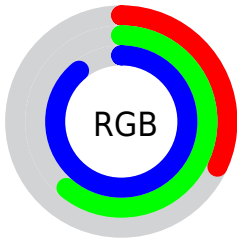

Distribution

Red (32%)

Green (61%)

Blue (89%)