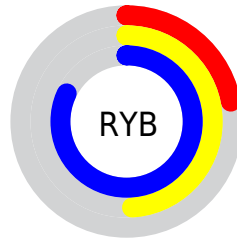

- Red (22%)
- Yellow (49%)
- Blue (82%)