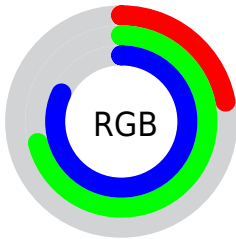

Distribution

- Red (22%)
- Green (71%)
- Blue (82%)