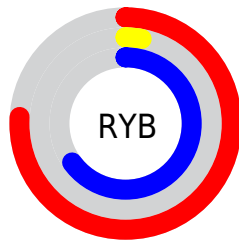

- Red (76%)
- Yellow (3%)
- Blue (65%)