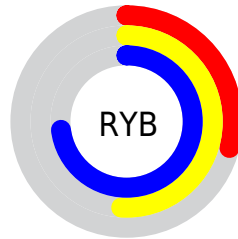

- Red (29%)
- Yellow (51%)
- Blue (73%)