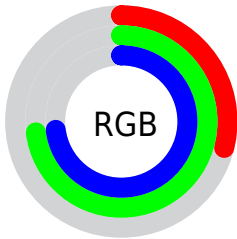

Distribution

- Red (29%)
- Green (73%)
- Blue (73%)