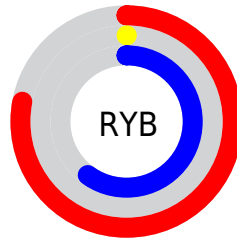

- Red (78%)
- Yellow (0%)
- Blue (60%)