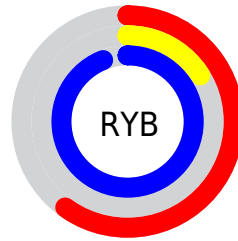

- Red (60%)
- Yellow (16%)
- Blue (94%)