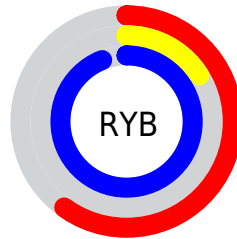

- Red (60%)
- Yellow (16%)
- Blue (94%)