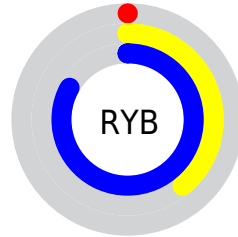

Red (0%)

Yellow (39%)

Blue (83%)