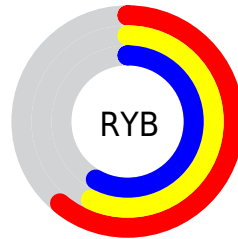

Details

The XYZ color **29.2213, 29.6963, 32.6256** is a light color, and the websafe version is hex **999999**. A complement of this color would be **29.2441, 31.8215, 34.3082**, and the grayscale version is **28.5804, 30.0689, 32.7450**.

A 20% lighter version of the original color is **57.7283, 59.1757, 64.8794**, and **12.0964, 12.1906, 13.2708** is the 20% darker color. If you saturate the color by 10%, you get **26.2033, 24.9226, 27.7272**, and if you desaturate by 10%, it is **32.6382, 35.1499, 38.0191**.

Distribution

Red (61%)

Green (57%)

Blue (58%)

Red (61%)

Yellow (57%)

Blue (58%)

Cyan (0%)