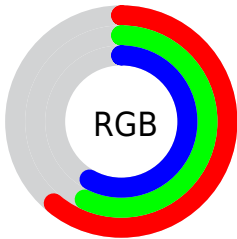

Distribution

Red (61%)

Green (57%)

Blue (58%)