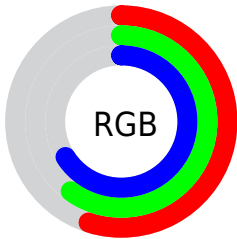

Distribution

- Red (55%)
- Green (60%)
- Blue (66%)