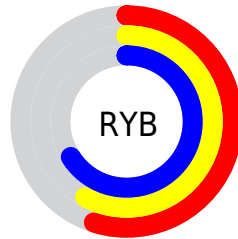

- Red (55%)
- Yellow (58%)
- Blue (66%)