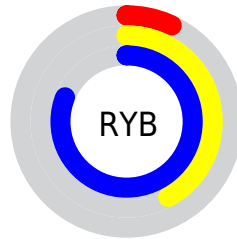

- Red (7%)
- Yellow (42%)
- Blue (81%)