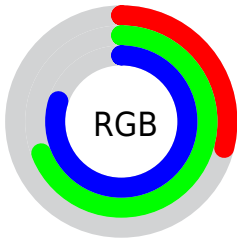

Distribution

Red (29%)

Green (69%)

Blue (80%)