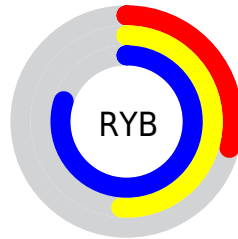

Details

The XYZ color **29.4453, 37.2598, 62.7667** is a light color, and the websafe version is hex **33CCFF**. The color can be described as light muted azure. A complement of this color would be **30.7927, 22.6405, 9.2270**, and the grayscale version is **28.5978, 30.0871, 32.7649**.

A 20% lighter version of the original color is **57.1806, 70.6487, 105.2306**, and **12.7127, 16.6173, 31.3916** is the 20% darker color. If you saturate the color by 10%, you get **27.2982, 34.9305, 62.4310**, and if you desaturate by 10%, it is **32.1299, 39.9062, 63.1367**.

Distribution

Red (29%)

Green (69%)

Blue (80%)

Red (29%)

Yellow (51%)

Blue (80%)

Cyan (64%)