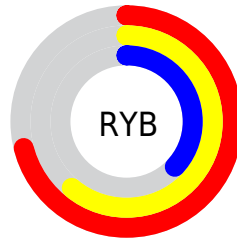

- Red (71%)
- Yellow (61%)
- Blue (37%)