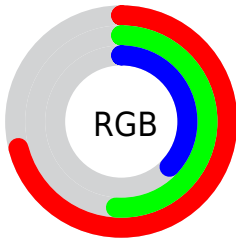

Distribution

- Red (71%)
- Green (51%)
- Blue (37%)