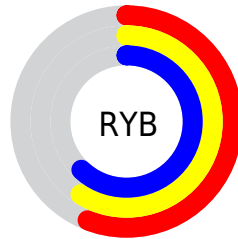

Details

The XYZ color **29.3913, 32.3763, 35.2720** is a light color, and the websafe version is hex **999999**. A complement of this color would be **29.1455, 29.2221, 31.7096**, and the grayscale version is **30.1790, 31.7507, 34.5765**.

A 20% lighter version of the original color is **58.2174, 63.6468, 68.8912**, and **12.2183, 13.6670, 14.8260** is the 20% darker color. If you saturate the color by 10%, you get **26.5403, 30.9418, 33.5866**, and if you desaturate by 10%, it is **32.6346, 34.0138, 37.0248**.

Distribution

Red (56%)

Green (62%)

Blue (60%)

Red (56%)

Yellow (59%)

Blue (62%)

Cyan (8%)