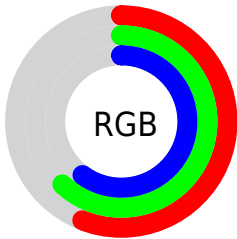

Distribution

Red (56%)

Green (62%)

Blue (60%)