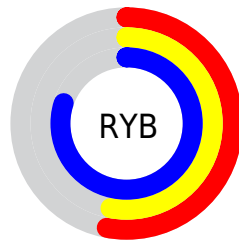

Details

The XYZ color **29.4351, 26.7906, 60.1196** is a light color, and the websafe version is hex **9999CC**. A complement of this color would be **50.3582, 57.1581, 31.3011**, and the grayscale version is **25.9020, 27.2510, 29.6763**.

A 20% lighter version of the original color is **57.2684, 54.1336, 102.0382**, and **12.1530, 10.4608, 29.8124** is the 20% darker color. If you saturate the color by 10%, you get **23.9077, 20.1303, 59.1258**, and if you desaturate by 10%, it is **36.1271, 34.8539, 61.3238**.

Distribution

Red (53%)

Green (53%)

Blue (80%)

Red (53%)

Yellow (53%)

Blue (80%)

Cyan (33%)