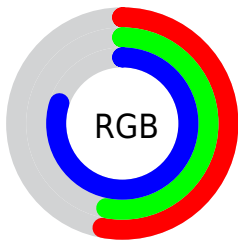

Distribution

Red (53%)

Green (53%)

Blue (80%)