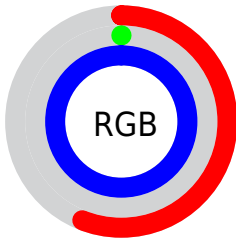

Distribution

- Red (56%)
- Green (0%)
- Blue (100%)