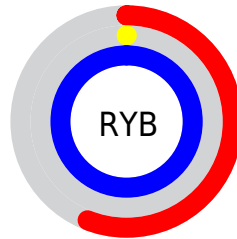

- Red (56%)
- Yellow (0%)
- Blue (100%)