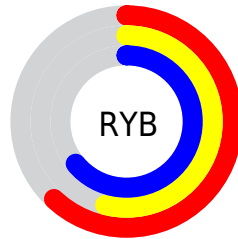

- Red (62%)
- Yellow (54%)
- Blue (64%)