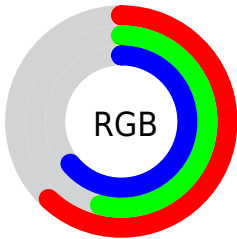

Distribution

- Red (62%)
- Green (54%)
- Blue (64%)