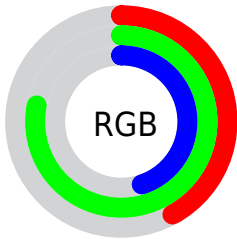

Distribution

- Red (42%)
- Green (78%)
- Blue (45%)