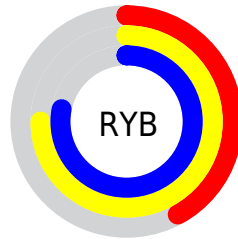

- Red (42%)
- Yellow (75%)
- Blue (78%)