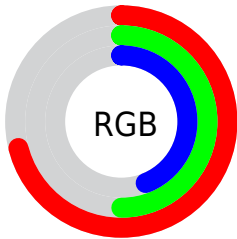

Distribution

- Red (71%)
- Green (50%)
- Blue (44%)