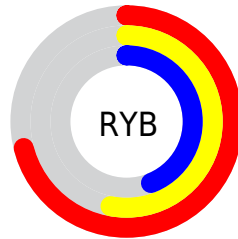

- Red (71%)
- Yellow (53%)
- Blue (44%)