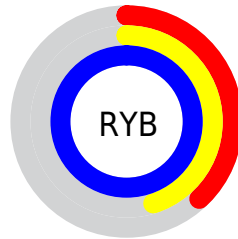

- Red (38%)
- Yellow (45%)
- Blue (100%)