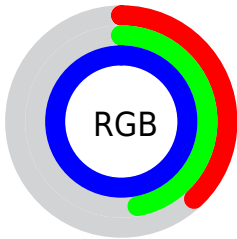

Distribution

- Red (38%)
- Green (47%)
- Blue (100%)