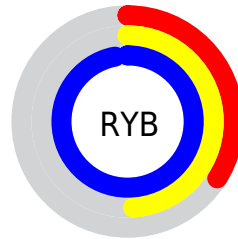

Details

The XYZ color **29.5377, 26.1315, 92.2940** is a light color, and the websafe version is hex **6699FF**. The color can be described as light muted azure. A complement of this color would be **61.0885, 61.9572, 17.7579**, and the grayscale version is **22.3062, 23.4679, 25.5565**.

A 20% lighter version of the original color is **48.7957, 49.7657, 101.6417**, and **12.7318, 10.4172, 50.6299** is the 20% darker color. If you saturate the color by 10%, you get **25.3739, 20.6697, 91.4598**, and if you desaturate by 10%, it is **34.8958, 32.7988, 93.2991**.

Distribution

Red (34%)

Green (53%)

Blue (97%)

Red (34%)

Yellow (49%)

Blue (97%)

Cyan (65%)

Magenta (46%)

Yellow (0%)

Black (3%)

Cyan (66%)

Magenta (47%)

Yellow (3%)

Brightness & Saturation Gradients

These gradients show how the XYZ color 29.5377, 26.1315, 92.2940 changes by changing the brightness by 10 percent. The first figure shows a shift by +10% for each color and the second figure -10%.