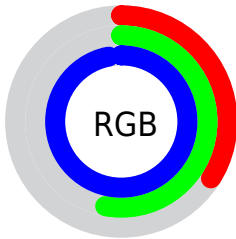

Distribution

Red (34%)

Green (53%)

Blue (97%)