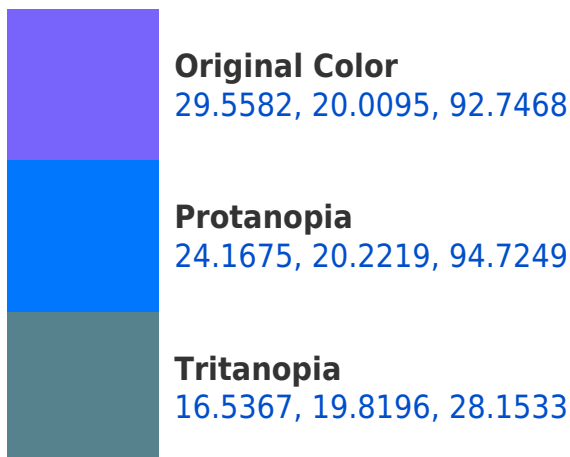

50.0037, 76.2603, 24.1409

17.8876, 17.4824, 21.2637

27.5706, 13.4440, 36.0430

2.5803, 1.2558, 3.4791

Previews

White Background

This preview shows how the XYZ color 29.5582, 20.0095, 92.7468 looks on a white background.

XYZ 29.5582, 20.0095, 92.7468

Background

This preview shows how black text looks on a background with the XYZ color 29.5582, 20.0095, 92.7468.

This preview shows how white text looks on a background with the XYZ color 29.5582, 20.0095,

Dichromacy

Trichromacy

Original Color

29.5582, 20.0095, 92.7468

Protanomaly

24.2455, 19.0888, 93.6734

Tritanomaly

19.9743, 19.1265, 46.3551

Monochromacy

Original Color

29.5582, 20.0095, 92.7468

Achromatopsia

18.8265, 19.8069, 21.5697

Achromatomaly

21.3182, 19.2636, 40.1308

CSS Examples