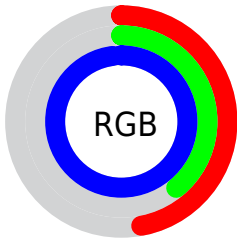

Distribution

Red (47%)

Green (39%)

Blue (98%)