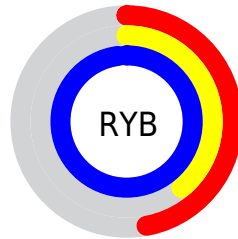

Details

The XYZ color **29.5582, 20.0095, 92.7468** is a light color, and the websafe version is hex **6666FF**. A complement of this color would be **69.1175, 86.1138, 25.0354**, and the grayscale version is **18.6627, 19.6347, 21.3821**.

A 20% lighter version of the original color is **48.3343, 39.5002, 99.6846**, and **12.2106, 7.0186, 50.5803** is the 20% darker color. If you saturate the color by 10%, you get **24.8453, 14.5500, 91.9419**, and if you desaturate by 10%, it is **35.6882, 27.2913, 93.8297**.

Distribution

Red (47%)

Green (39%)

Blue (98%)

Red (47%)

Yellow (39%)

Blue (98%)

Cyan (52%)