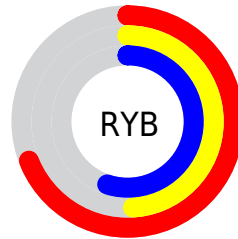

- Red (69%)
- Yellow (49%)
- Blue (55%)