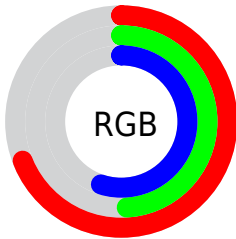

Distribution

- Red (69%)
- Green (49%)
- Blue (55%)