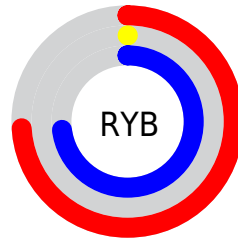

- Red (74%)
- Yellow (0%)
- Blue (73%)