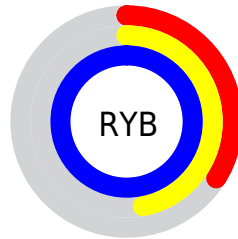

- Red (34%)
- Yellow (47%)
- Blue (100%)