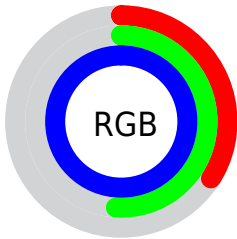

Distribution

- Red (34%)
- Green (51%)
- Blue (100%)