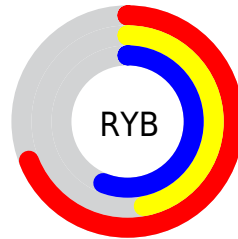

Details

The XYZ color **29.7759, 24.9185, 29.6259** is a light color, and the websafe version is hex **996666**. A complement of this color would be **29.1613, 37.4162, 35.8239**, and the grayscale version is **24.9397, 26.2385, 28.5737**.

A 20% lighter version of the original color is **58.6078, 51.5051, 60.2786**, and **12.2997, 9.4522, 11.7659** is the 20% darker color. If you saturate the color by 10%, you get **27.0815, 20.7259, 25.0397**, and if you desaturate by 10%, it is **32.9329, 29.9222, 34.7172**.

Distribution

Red (69%)

Green (47%)

Blue (56%)

Red (69%)

Yellow (47%)

Blue (56%)

Cyan (0%)