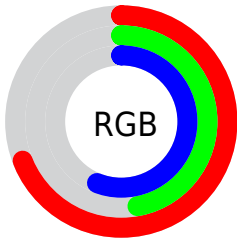

Distribution

Red (69%)

Green (47%)

Blue (56%)