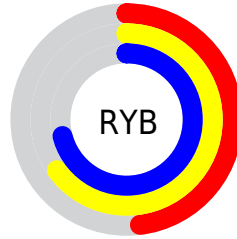

- Red (48%)
- Yellow (65%)
- Blue (71%)