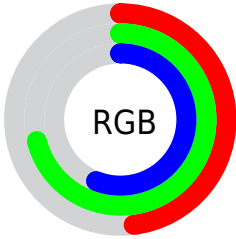

Distribution

- Red (48%)
- Green (71%)
- Blue (56%)