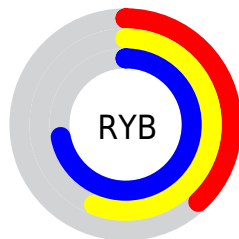

- Red (38%)
- Yellow (56%)
- Blue (72%)