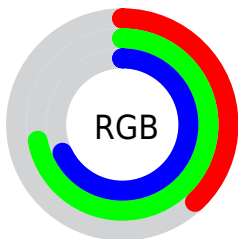

Distribution

- Red (38%)
- Green (72%)
- Blue (68%)