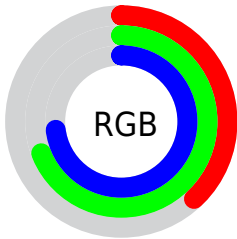

Distribution

- Red (38%)
- Green (69%)
- Blue (73%)