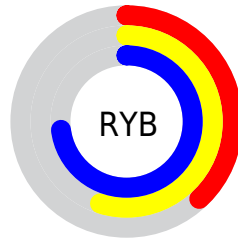

- Red (38%)
- Yellow (55%)
- Blue (73%)