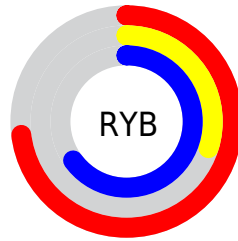

Details

The XYZ color **29.6257, 18.3246, 37.5729** is a dark color, and the websafe version is hex **CC66CC**. A complement of this color would be **22.6980, 37.5181, 17.3561**, and the grayscale version is **17.4691, 18.3788, 20.0146**.

A 20% lighter version of the original color is **58.3428, 40.6330, 72.4781**, and **12.3180, 6.2010, 16.1705** is the 20% darker color. If you saturate the color by 10%, you get **28.2059, 15.9948, 35.5271**, and if you desaturate by 10%, it is **31.4261, 21.4005, 39.7902**.

Distribution

Red (73%)

Green (30%)

Blue (65%)

Red (73%)

Yellow (30%)

Blue (65%)

Cyan (0%)