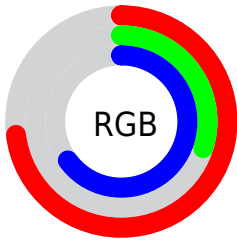

Distribution

Red (73%)

Green (30%)

Blue (65%)