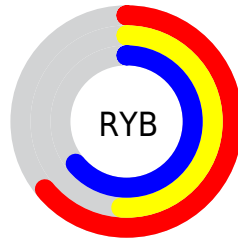

- Red (64%)
- Yellow (51%)
- Blue (64%)