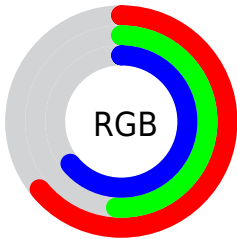

Distribution

- Red (64%)
- Green (51%)
- Blue (64%)