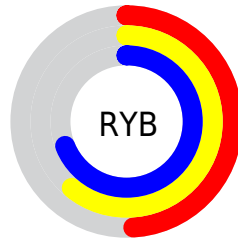

Details

The XYZ color **29.7882, 37.4202, 37.1053** is a dark color, and the websafe version is hex **669999**. A complement of this color would be **30.0482, 25.7959, 29.7826**, and the grayscale version is **32.4594, 34.1498, 37.1892**.

A 20% lighter version of the original color is **58.7992, 71.3887, 71.6531**, and **12.3334, 16.3948, 15.8791** is the 20% darker color. If you saturate the color by 10%, you get **26.9074, 35.9994, 34.1112**, and if you desaturate by 10%, it is **33.1521, 39.0885, 40.2846**.

Distribution

Red (49%)

Green (69%)

Blue (61%)

Red (49%)

Yellow (61%)

Blue (69%)

Cyan (29%)