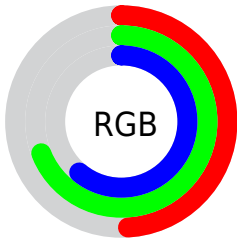

Distribution

Red (49%)

Green (69%)

Blue (61%)