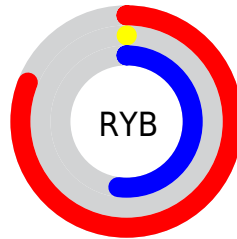

- Red (81%)
- Yellow (0%)
- Blue (52%)