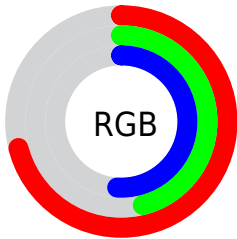

Distribution

- Red (71%)
- Green (46%)
- Blue (51%)