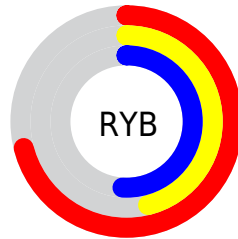

- Red (71%)
- Yellow (46%)
- Blue (51%)