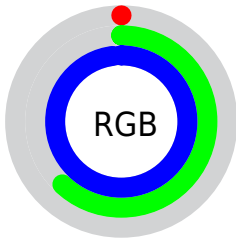

Distribution

- Red (0%)
- Green (62%)
- Blue (98%)